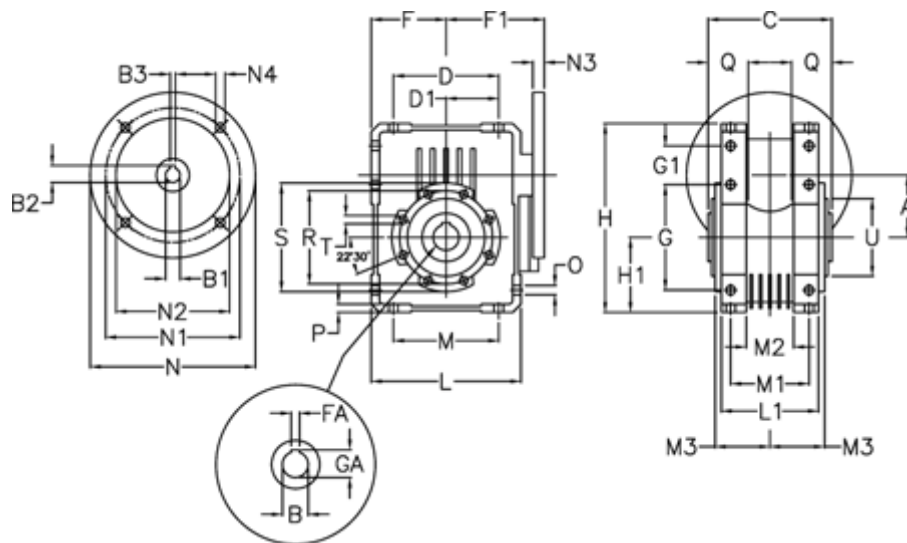

Article number: 392211001574116

Description: Worm Gear with Torque Limiter
W110 L1-U-15-P100 B14

Measures

A = 110.1	F = 125	L = 250	N2 = 110	T = M12x19
B = 42	F1 = 151	L1 = 143	N3 = 13	U = 130
B1 E7 = 28	FA = 12	M = 184	N4 = 13	
B2 = 31.3	G = 184	M1 = 115	O = 14	
B3 H9 = 8	G1 = 58	M2 = 69	P = 14	
C = 155	GA = 45.3	M3 = 73	Q = 45	
D = 174	H = 308	N = 160	R = 165	
D1 = 82	H1 = 125	N1 = 130	S = 200	